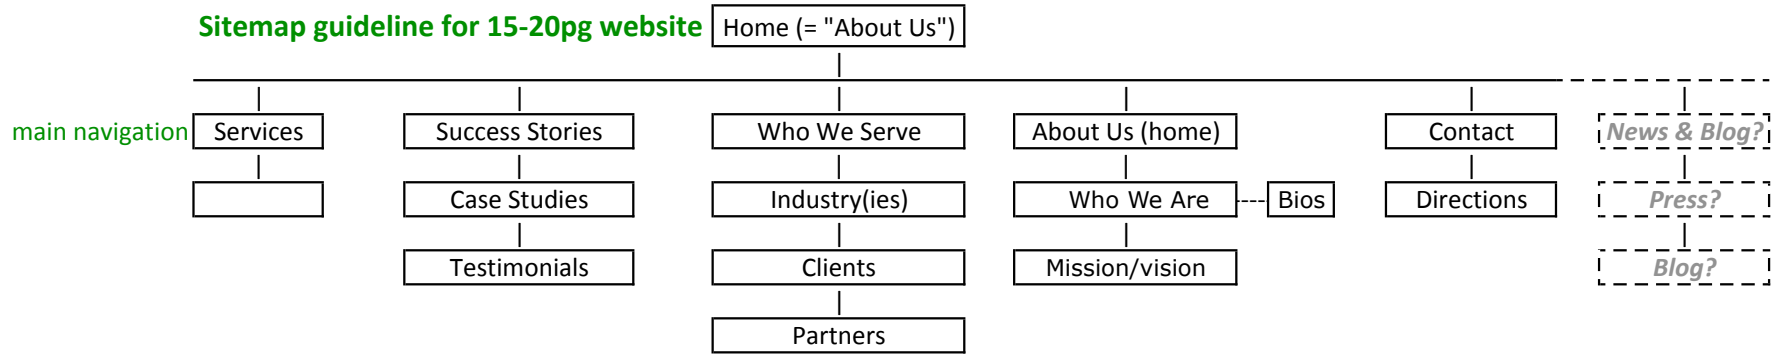

## Sitemap guideline for 15-20pg website

(footer menu): Home Legal?

### LEGEND:

Box item = menu/sub menu item

Dotted box = possible, future menu item?

*Green &/or italic text* = Descriptor text not going on website